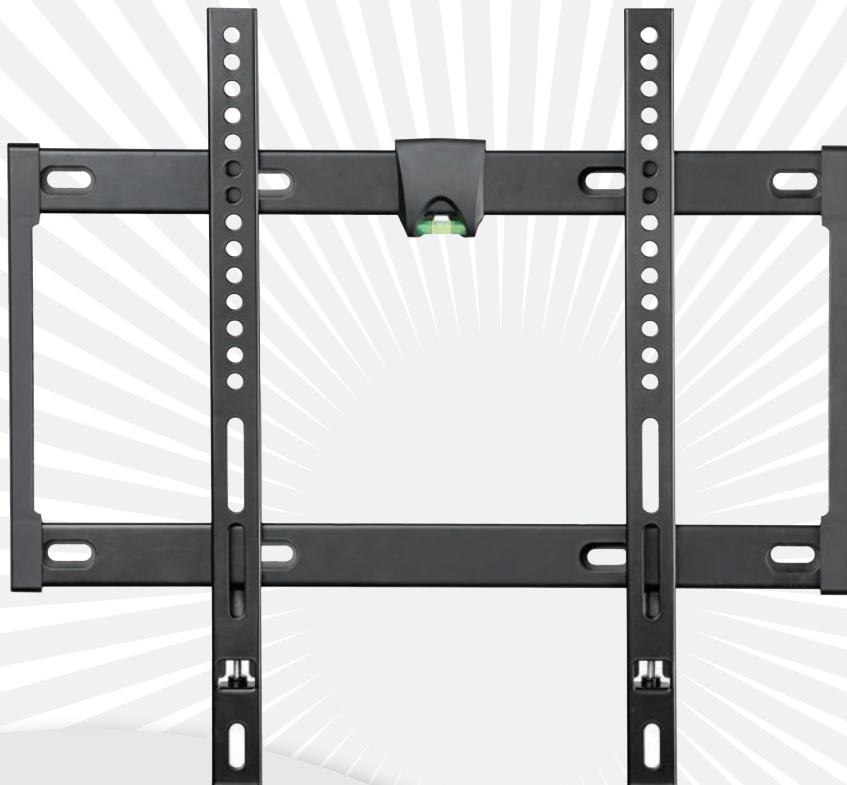

MODEL

AML4040B

AVS
CORE
TECHNOLOGY

Flush lifestyle TV mount

The AML4040B is a lifestyle mount that sits flush to the wall for the lowest profile on offer to give a modern aesthetic to any home environment. Able to mount TV's up to 46 inches at a weight of 45kg the 4040B is a mounting option for anyone wanting something with simplistic but beneficial features and easy installation.

SPECIFICATIONS

SUGGESTED SCREEN SIZE
26" - 46"

MOUNTING PATTERN
400 x 400mm (max)

MAXIMUM LOAD
45kg

PROFILE
0.75" (1.9cm)

FEATURES AND BENEFITS

SAFETY LOCK
Keeps TV secured

ULTRA LOW PROFILE DESIGN
Places TV just 19mm from the wall to give an ultra slim-line appearance

INTERGRATED BUBBLE LEVEL
Easy DIY installation with the built in bubble level

FINISH
Black